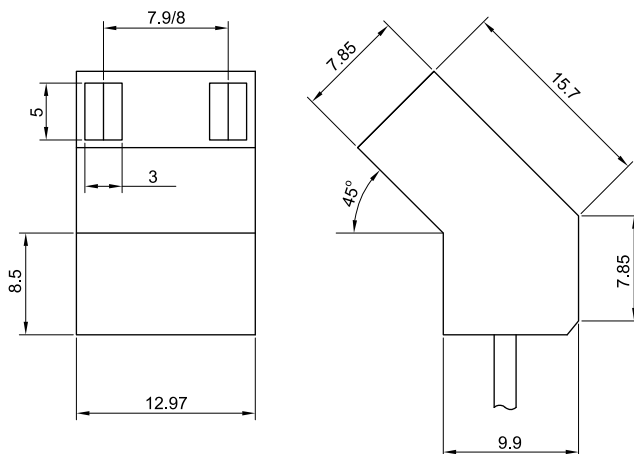

Power Cord

19-1180 (TYPE STRAIGHT 180°)

19-1090 (TYPE 90°)

19-1045 (TYPE 45°)

STANDARD DIMENSIONS (mm)

Model	19-1180	19-1090	19-1045
Wire Length	900mm	900mm	900mm

*Wire length is adjustable by request.