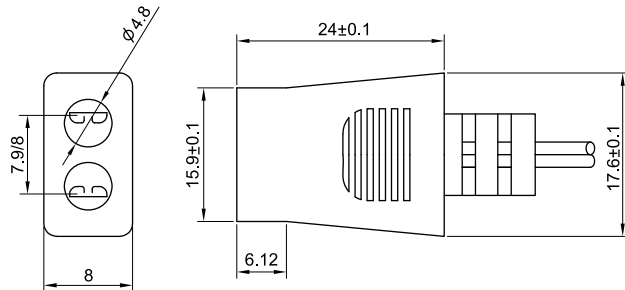

Power Cord

19-1180 (TYPE STRAIGHT 180°)

19-1090 (TYPE 90°)

19-1045 (TYPE 45°)

STANDARD DIMENSIONS (mm)

Model	19-1180	19-1090	19-1045
Wire Length	900mm	900mm	900mm

*Wire length is adjustable by request.