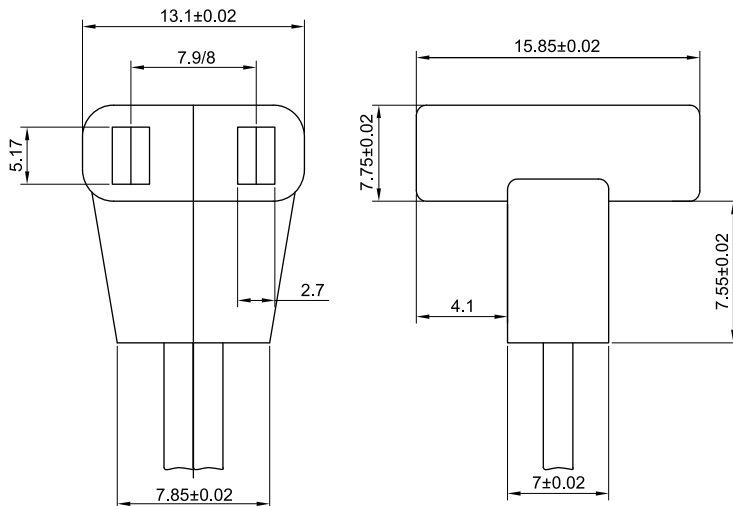

Power Cord

19-1180 (TYPE STRAIGHT 180°)

19-1090 (TYPE 90°)

19-1045 (TYPE 45°)

STANDARD DIMENSIONS (mm)

Model	19-1180	19-1090	19-1045
Wire Length	900mm	900mm	900mm

*Wire length is adjustable by request.