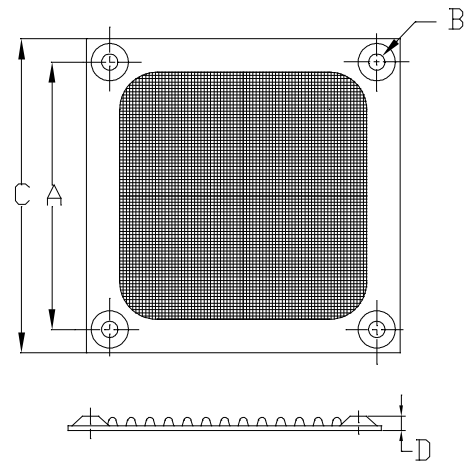

## Metal Fan Filter

MODEL	A	B	C	D
K-MF06E-4HA	50	4.32	60	4.0

MODEL	A	B	C	D
K-MF08E-4HA	71.4	4.32	83.8	3.5

MODEL	A	B	C	D
K-MF16E-2HA	162	4.3	182	4.15

MODEL	A	B	C	D
K-MF09E-4HA	82.5	4.32	92	4.0

MODEL	A	B	C	D
K-MF12E-4HA	104.8	4.32	118.9	3.5