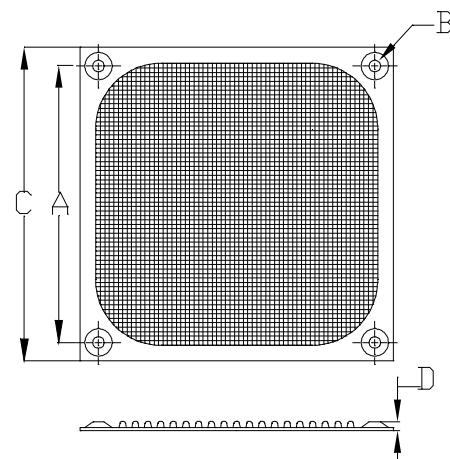

## Metal Fan Filter

MODEL	A	B	C	D
K-MF06E-4HA	50	4.32	60	4.0

MODEL	A	B	C	D
K-MF08E-4HA	71.4	4.32	83.8	3.5

MODEL	A	B	C	D
K-MF16E-2HA	162	4.3	182	4.15

MODEL	A	B	C	D
K-MF09E-4HA	82.5	4.32	92	4.0

MODEL	A	B	C	D
K-MF12E-4HA	104.8	4.32	118.9	3.5