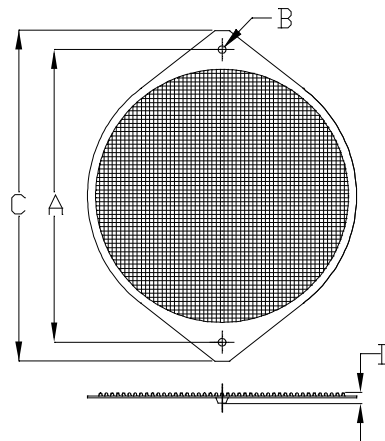

## Metal Fan Filter

MODEL	A	B	C	D
K-MF06E-4HA	50	4.32	60	4.0

MODEL	A	B	C	D
K-MF08E-4HA	71.4	4.32	83.8	3.5

MODEL	A	B	C	D
K-MF16E-2HA	162	4.3	182	4.15

MODEL	A	B	C	D
K-MF09E-4HA	82.5	4.32	92	4.0

MODEL	A	B	C	D
K-MF12E-4HA	104.8	4.32	118.9	3.5