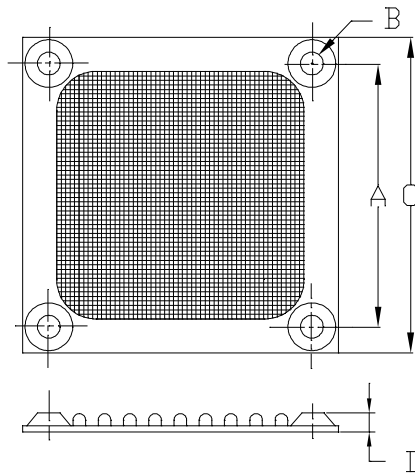

## Metal Fan Filter

MODEL	A	B	C	D
K-MF06E-4HA	50	4.32	60	4.0

MODEL	A	B	C	D
K-MF08E-4HA	71.4	4.32	83.8	3.5

MODEL	A	B	C	D
K-MF16E-2HA	162	4.3	182	4.15

MODEL	A	B	C	D
K-MF09E-4HA	82.5	4.32	92	4.0

MODEL	A	B	C	D
K-MF12E-4HA	104.8	4.32	118.9	3.5