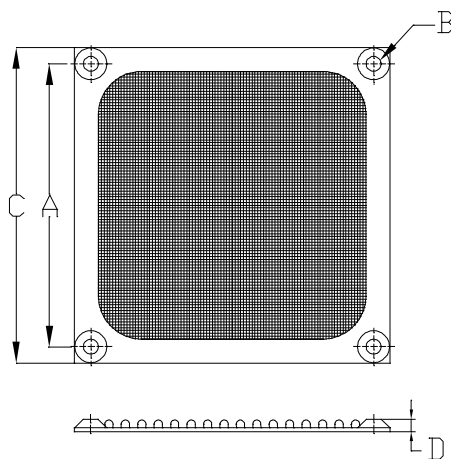

## Metal Fan Filter

MODEL	A	B	C	D
K-MF06E-4HA	50	4.32	60	4.0

MODEL	A	B	C	D
K-MF08E-4HA	71.4	4.32	83.8	3.5

MODEL	A	B	C	D
K-MF16E-2HA	162	4.3	182	4.15

MODEL	A	B	C	D
K-MF09E-4HA	82.5	4.32	92	4.0

MODEL	A	B	C	D
K-MF12E-4HA	104.8	4.32	118.9	3.5